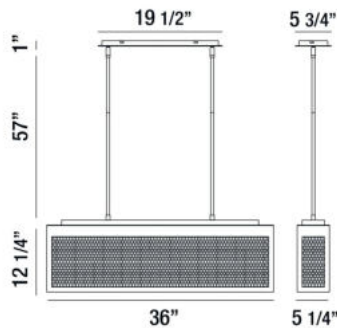

COOP, 36" RECTANGULAR CHANDELIER

PRODUCT DETAILS

No.	:	35929-017
Product Color	:	SAND BLACK
Product Material	:	METAL
Shade / Accent Colour	:	GOLD
Shade / Accent Material	:	WIRE MESH
Length	:	36"
Width	:	5.25"
Height	:	12.25"
Overall Height	:	70.25"
Weight	:	36.4lbs

LIGHT SOURCE DETAILS

Light Source Type	:	INTEGRATED LED
Input Voltage	:	120V
Bulb Voltage	:	120V
Socket Type	:	LED
Total Wattage	:	24W
Total Lumen	:	1920lm
Kelvin	:	3000K
CRI	:	90+
Dimmable	:	Yes

Options Available

ITEM NO.	FINISH	SHADE
35929-017	SAND BLACK	GOLD

TECHNICAL DETAILS

Hanging Support Type	:	ROD
Hanging Support Length	:	57"
Rods Included	:	3"+6"+12"+18"+18"
Canopy / Backplate Length	:	19.5"
Canopy / Backplate Height	:	1"
Canopy / Backplate Width	:	5.75"
Location	:	DRY
Approval	:	