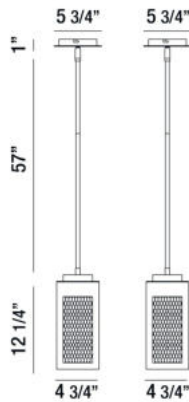

### PRODUCT DETAILS

No.	:	35928-010
Product Color	:	SAND BLACK
Product Material	:	METAL
Shade / Accent Colour	:	GOLD
Shade / Accent Material	:	WIRE MESH
Length	:	4.75"
Width	:	4.75"
Height	:	12.25"
Overall Height	:	70.25"
Weight	:	6.8lbs

### LIGHT SOURCE DETAILS

Light Source Type	:	INTEGRATED LED
Input Voltage	:	120V
Bulb Voltage	:	120V
Socket Type	:	LED
Total Wattage	:	10W
Total Lumen	:	800lm
Kelvin	:	3000K
CRI	:	90+
Dimmable	:	Yes

### TECHNICAL DETAILS

Hanging Support Type	:	ROD
Hanging Support Length	:	57"
Rods Included	:	3"+6"+12"+18"+18"
Canopy / Backplate Length	:	5.75"
Canopy / Backplate Height	:	1"
Canopy / Backplate Width	:	5.75"
Location	:	DRY
Approval	:	