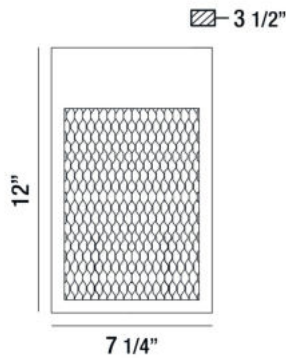

TECHNICAL DETAILS

Mounting	:	Down
Location	:	DAMP
Approval	:	

PROJECT INFORMATION

Job Name: Date: Type:

Comments: