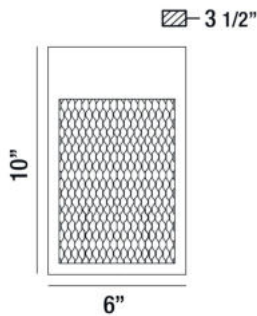

TECHNICAL DETAILS

Mounting	:	Down
Location	:	DAMP
Approval	:	

PROJECT INFORMATION

Job Name: Date: Type:

Comments: