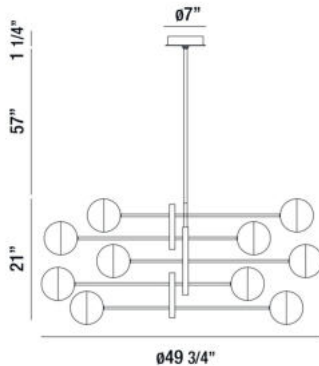

### PRODUCT DETAILS

No.	:	35920-021
Product Color	:	MATTE BLACK
Product Material	:	METAL
Shade / Accent Colour	:	OPAL WHITE
Shade / Accent Material	:	GLASS
Diameter	:	49.75"
Height	:	21"
Overall Height	:	79.25"
Weight	:	30lbs

### TECHNICAL DETAILS

Hanging Support Type	:	ROD
Hanging Support Length	:	57"
Rods Included	:	3"+6"+12"+18"+18"
Canopy / Backplate Height	:	1.25"
Canopy / Backplate Dia.	:	7"
Location	:	DRY
Approval	:	