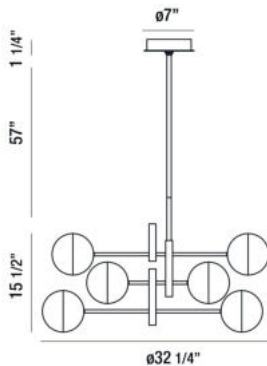

FAIRMOUNT, 32" ROUND CHANDELIER

Options Available

ITEM NO.	FINISH	SHADE
35919-018	CHROME	OPAL WHITE
35919-025	MATTE BLACK	OPAL WHITE

PRODUCT DETAILS

No.	: 35919-018
Product Color	: CHROME
Product Material	: METAL
Shade / Accent Colour	: OPAL WHITE
Shade / Accent Material	: GLASS
Diameter	: 32.25"
Height	: 15.5"
Overall Height	: 73.75"
Weight	: 19.4lbs

LIGHT SOURCE DETAILS

Number of Bulbs	: 6
Light Source	: LED
Light Source Type	: G9
Input Voltage	: 120V
Bulb Voltage	: 120V
Socket Type	: LED
Wattage	: 5W
Total Wattage	: 30W
Total Lumen	: 1500lm
Kelvin	: 4000K
CRI	: 80+
Bulb Included	: Yes
Dimmable	: Yes

TECHNICAL DETAILS

Hanging Support Type	: ROD
Hanging Support Length	: 57"
Rods Included	: 3"+6"+12"+18"+18"
Canopy / Backplate Height	: 1.25"
Canopy / Backplate Dia.	: 7"
Location	: DRY
Approval	: 

PROJECT INFORMATION