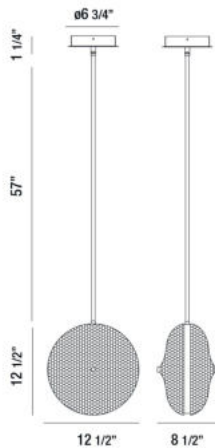

## CALEDONIA, 13" ROUND PENDANT

### PRODUCT DETAILS

No.	:	35914-020
Product Color	:	CHROME
Product Material	:	METAL
Shade / Accent Colour	:	PINK
Shade / Accent Material	:	HONEYCOMB GLASS
Length	:	12.5"
Width	:	8.5"
Height	:	70.75"
Weight	:	14.1lbs

### TECHNICAL DETAILS

Hanging Support Type	:	ROD
Hanging Support Length	:	57"
Rods Included	:	3"+6"+12"+18"+18"
Canopy / Backplate Height	:	1.25"
Canopy / Backplate Dia.	:	6.75"
Location	:	DRY
Approval	:	