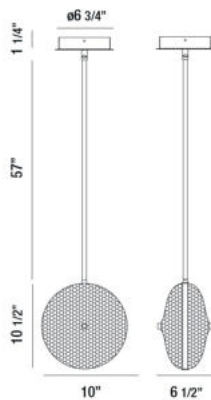

CALEDONIA, 10" ROUND PENDANT

PRODUCT DETAILS

No.	:	35913-030
Product Color	:	CHROME
Product Material	:	METAL
Shade / Accent Colour	:	BLUE
Shade / Accent Material	:	HONEYCOMB GLASS
Length	:	10"
Width	:	6.5"
Height	:	68.25"
Weight	:	10.5lbs

ITEM NO.	FINISH	SHADE
35913-016	CHROME	CLEAR
35913-023	CHROME	PINK
35913-030	CHROME	BLUE
35913-047	CHROME	YELLOW
35913-054	CHROME	ORANGE

TECHNICAL DETAILS

Hanging Support Type	:	ROD
Hanging Support Length	:	57"
Rods Included	:	3"+6"+12"+18"+18"
Canopy / Backplate Height	:	1.25"
Canopy / Backplate Dia.	:	6.75"
Location	:	DRY
Approval	:	