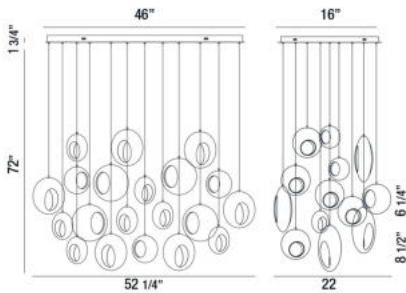

ARLINGTON, 52" OVAL CHANDELIER

PRODUCT DETAILS

No.	:	35912-019
Product Color	:	BLACKENED CHROME
Product Material	:	METAL
Shade / Accent Colour	:	BLACKENED CHROME/GOLD
Shade / Accent Material	:	METAL ORBS
Length	:	52.25"
Width	:	22"
Height	:	8.5"
Overall Height	:	82.25"
Weight	:	40.5lbs

ITEM NO.	FINISH	SHADE
35912-019	BLACKENED CHROME	BLACKENED CHROME/GOLD

TECHNICAL DETAILS

Hanging Support Type	:	WIRE
Hanging Support Length	:	72"
Canopy / Backplate Length	:	46"
Canopy / Backplate Height	:	1.75"
Canopy / Backplate Width	:	16"
Location	:	DRY
Approval	:	