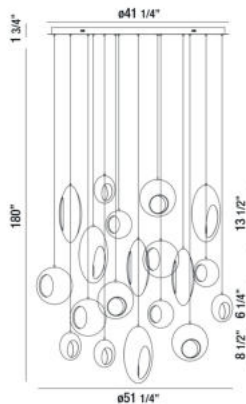

ARLINGTON, 51" ROUND CHANDELIER

PRODUCT DETAILS

No.	:	35911-012
Product Color	:	BLACKENED CHROME
Product Material	:	METAL
Shade / Accent Colour	:	BLACKENED CHROME/GOLD
Shade / Accent Material	:	METAL ORBS
Diameter	:	51.25"
Height	:	13.5"
Overall Height	:	195.25"
Weight	:	78.4lbs

LIGHT SOURCE DETAILS

Light Source Type	:	INTEGRATED LED
Input Voltage	:	120V
Bulb Voltage	:	120V
Socket Type	:	LED
Total Wattage	:	57W
Total Lumen	:	3040lm
Kelvin	:	3000K
CRI	:	80+
Dimmable	:	Yes

Options Available

ITEM NO.	FINISH	SHADE
35911-012	BLACKENED CHROME	BLACKENED CHROME/GOLD

TECHNICAL DETAILS

Hanging Support Type	:	WIRE
Hanging Support Length	:	180"
Canopy / Backplate Height	:	1.75"
Canopy / Backplate Dia.	:	41.25"
Location	:	DRY
Approval	:	