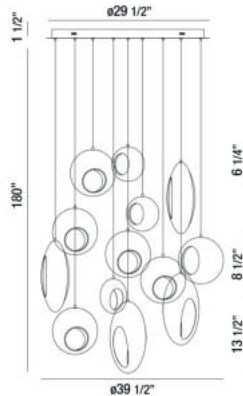

ARLINGTON, 40" ROUND CHANDELIER

PRODUCT DETAILS

No.	:	35910-015
Product Color	:	BLACKENED CHROME
Product Material	:	METAL
Shade / Accent Colour	:	BLACKENED CHROME/GOLD
Shade / Accent Material	:	METAL ORBS
Diameter	:	39.5"
Height	:	13.5"
Overall Height	:	195"
Weight	:	42.1lbs

LIGHT SOURCE DETAILS

Light Source Type	:	INTEGRATED LED
Input Voltage	:	120V
Bulb Voltage	:	120V
Socket Type	:	LED
Total Wattage	:	39W
Total Lumen	:	2080lm
Kelvin	:	3000K
CRI	:	80+
Dimmable	:	Yes

Options Available

ITEM NO.	FINISH	SHADE
35910-015	BLACKENED CHROME	BLACKENED CHROME/GOLD

TECHNICAL DETAILS

Hanging Support Type	:	WIRE
Hanging Support Length	:	180"
Canopy / Backplate Height	:	1.5"
Canopy / Backplate Dia.	:	29.5"
Location	:	DRY
Approval	:	