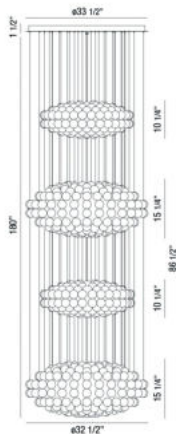

### PRODUCT DETAILS

No.	:	35907-015
Product Color	:	CHROME
Product Material	:	METAL
Shade / Accent Colour	:	CLEAR
Shade / Accent Material	:	HAND MADE GLASS
Diameter	:	32.5"
Height	:	86.5"
Overall Height	:	232.5"
Weight	:	233.4lbs

### LIGHT SOURCE DETAILS

Number of Bulbs	:	36
Light Source	:	Halogen
Light Source Type	:	G9
Input Voltage	:	120V
Bulb Voltage	:	120V
Socket Type	:	G9
Wattage	:	40W
Total Wattage	:	1440W
Bulb Included	:	Yes
Dimmable	:	Yes

### TECHNICAL DETAILS

Hanging Support Type	:	WIRE
Hanging Support Length	:	180"
Canopy / Backplate Height	:	1.5"
Canopy / Backplate Dia.	:	33.5"
Location	:	DRY
Approval	:	