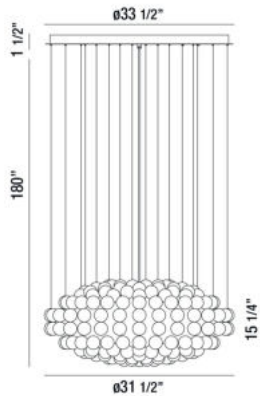

RIVERDALE, 32" ROUND CHANDELIER

PRODUCT DETAILS

No.	:	35906-018
Product Color	:	CHROME
Product Material	:	METAL
Shade / Accent Colour	:	CLEAR
Shade / Accent Material	:	HAND MADE GLASS
Diameter	:	31.5"
Height	:	15.25"
Overall Height	:	196.75"
Weight	:	87lbs

Options Available

ITEM NO.	FINISH	SHADE
35906-018	CHROME	CLEAR

TECHNICAL DETAILS

Hanging Support Type	:	WIRE
Hanging Support Length	:	180"
Canopy / Backplate Height	:	1.5"
Canopy / Backplate Dia.	:	33.5"
Location	:	DRY
Approval	:	