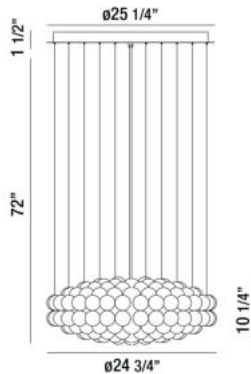

### PRODUCT DETAILS

No.	:	35905-011
Product Color	:	CHROME
Product Material	:	METAL
Shade / Accent Colour	:	CLEAR
Shade / Accent Material	:	HAND MADE GLASS
Diameter	:	24.75"
Height	:	10.25"
Overall Height	:	83.75"
Weight	:	58.3lbs

### TECHNICAL DETAILS

Hanging Support Type	:	WIRE
Hanging Support Length	:	72"
Canopy / Backplate Height	:	1.5"
Canopy / Backplate Dia.	:	25.25"
Location	:	DRY
Approval	:	