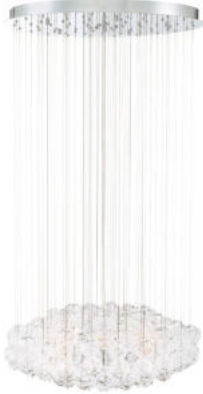

## RIVERDALE, 25" ROUND CHANDELIER

### PRODUCT DETAILS

No.	:	35905-011
Product Color	:	CHROME
Product Material	:	METAL
Shade / Accent Colour	:	CLEAR
Shade / Accent Material	:	HAND MADE GLASS
Diameter	:	24.75"
Height	:	10.25"
Overall Height	:	83.75"
Weight	:	58.3lbs

### Options Available

ITEM NO.	FINISH	SHADE
35905-011	CHROME	CLEAR