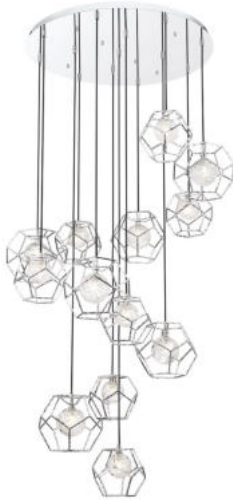

## NORWAY, 41" ROUND CHANDELIER

### PRODUCT DETAILS

No.	:	35904-014
Product Color	:	CHROME
Product Material	:	METAL
Shade / Accent Colour	:	CLEAR
Shade / Accent Material	:	HAND MADE ICE GLASS
Diameter	:	40.5"
Height	:	8.75"
Overall Height	:	190.25"
Weight	:	75.6lbs

### Options Available

ITEM NO.	FINISH	SHADE
35904-014	CHROME	CLEAR

### TECHNICAL DETAILS

Hanging Support Type	:	WIRE
Hanging Support Length	:	180"
Canopy / Backplate Height	:	1.5"
Canopy / Backplate Dia.	:	33"
Location	:	DRY
Approval	:	