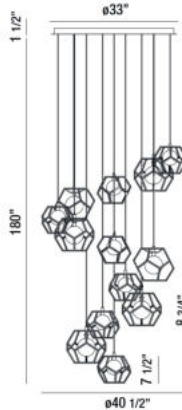

## NORWAY, 41" ROUND CHANDELIER

### PRODUCT DETAILS

No.	:	35904-014
Product Color	:	CHROME
Product Material	:	METAL
Shade / Accent Colour	:	CLEAR
Shade / Accent Material	:	HAND MADE ICE GLASS
Diameter	:	40.5"
Height	:	8.75"
Overall Height	:	190.25"
Weight	:	75.6lbs

### TECHNICAL DETAILS

Hanging Support Type	:	WIRE
Hanging Support Length	:	180"
Canopy / Backplate Height	:	1.5"
Canopy / Backplate Dia.	:	33"
Location	:	DRY
Approval	:	