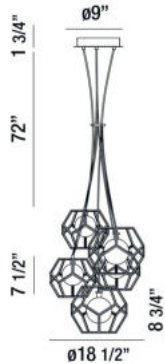

NORWAY, 19" ROUND CHANDELIER

PRODUCT DETAILS

No.	:	35903-017
Product Color	:	CHROME
Product Material	:	METAL
Shade / Accent Colour	:	CLEAR
Shade / Accent Material	:	HAND MADE ICE GLASS
Diameter	:	18.5"
Height	:	8.75"
Overall Height	:	82.5"
Weight	:	16lbs

LIGHT SOURCE DETAILS

Number of Bulbs	:	5
Light Source	:	LED
Light Source Type	:	G9 LED
Input Voltage	:	120V
Bulb Voltage	:	120V
Socket Type	:	LED
Wattage	:	5W
Total Wattage	:	25W
Total Lumen	:	1250lm
Kelvin	:	3000K
CRI	:	80+
Bulb Included	:	Yes
Dimmable	:	Yes

Options Available

ITEM NO.	FINISH	SHADE
35903-017	CHROME	CLEAR

TECHNICAL DETAILS

Hanging Support Type	:	WIRE
Hanging Support Length	:	72"
Canopy / Backplate Height	:	1.75"
Canopy / Backplate Dia.	:	9"
Location	:	DRY
Approval	:	