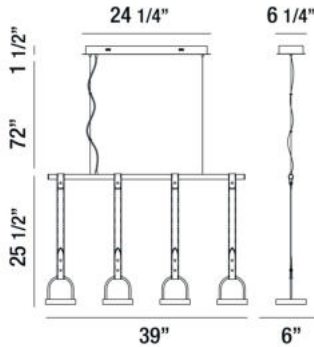

LAPPIN, 39" LINEAR CHANDELIER

PRODUCT DETAILS

No.	:	35901-013
Product Color	:	CHROME
Product Material	:	METAL
Length	:	39"
Width	:	6"
Height	:	25.5"
Overall Height	:	98.75"
Weight	:	14.1lbs

LIGHT SOURCE DETAILS

Light Source Type	:	INTEGRATED LED
Input Voltage	:	120V
Bulb Voltage	:	120V
Socket Type	:	LED
Total Wattage	:	48W
Total Lumen	:	2880lm
Kelvin	:	3000K
CRI	:	80+
Dimmable	:	Yes

Options Available

ITEM NO.	FINISH	SHADE
35901-013	CHROME	

TECHNICAL DETAILS

Hanging Support Type	:	AIRCRAFT CABLE
Hanging Support Length	:	72"
Canopy / Backplate Length	:	24.25"
Canopy / Backplate Height	:	1.5"
Canopy / Backplate Width	:	6.25"
Location	:	DRY
Approval	:	