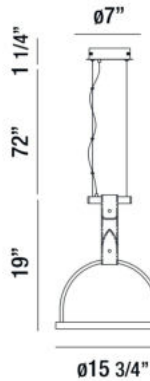

LAPPIN, 16" ROUND PENDANT

PRODUCT DETAILS

No.	:	35900-016
Product Color	:	CHROME
Product Material	:	METAL
Diameter	:	15.75"
Height	:	19"
Overall Height	:	92.25"
Weight	:	12.5lbs

LIGHT SOURCE DETAILS

Light Source Type	:	INTEGRATED LED
Input Voltage	:	120V
Bulb Voltage	:	120V
Socket Type	:	LED
Total Wattage	:	36W
Total Lumen	:	2160lm
Kelvin	:	3000K
CRI	:	80+
Dimmable	:	Yes

Options Available

ITEM NO.	FINISH	SHADE
35900-016	CHROME	

TECHNICAL DETAILS

Hanging Support Type	:	AIRCRAFT CABLE
Hanging Support Length	:	72"
Canopy / Backplate Height	:	1.25"
Canopy / Backplate Dia.	:	7"
Location	:	DRY
Approval	:	