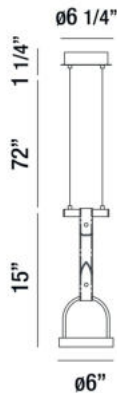

LAPPIN, 6" ROUND PENDANT

PRODUCT DETAILS

No.	:	35899-013
Product Color	:	CHROME
Product Material	:	METAL
Diameter	:	6"
Height	:	15"
Overall Height	:	88.25"
Weight	:	3.3lbs

LIGHT SOURCE DETAILS

Light Source Type	:	INTEGRATED LED
Input Voltage	:	120V
Bulb Voltage	:	120V
Socket Type	:	LED
Total Wattage	:	12W
Total Lumen	:	720lm
Kelvin	:	3000K
CRI	:	80+
Dimmable	:	Yes

Options Available

ITEM NO.	FINISH	SHADE
35899-013	CHROME	

TECHNICAL DETAILS

Hanging Support Type	:	AIRCRAFT CABLE
Hanging Support Length	:	72"
Canopy / Backplate Height	:	1.25"
Canopy / Backplate Dia.	:	6.25"
Location	:	DRY
Approval	:	