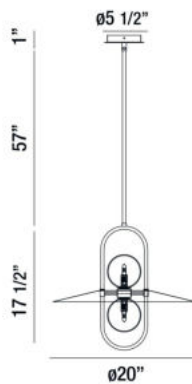

MILLBROOK, 20" ROUND CHANDELIER

Options Available

ITEM NO.	FINISH	SHADE
35898-016	BLACK	OPAL WHITE
35898-023	CHROME	OPAL WHITE
35898-030	BRASS	OPAL WHITE

PRODUCT DETAILS

No.	:	35898-030
Product Color	:	BRASS
Product Material	:	METAL
Shade / Accent Colour	:	OPAL WHITE
Shade / Accent Material	:	GLASS
Diameter	:	20"
Height	:	17.5"
Overall Height	:	75.5"
Weight	:	7.7lbs

LIGHT SOURCE DETAILS

Number of Bulbs	:	2
Light Source	:	LED
Light Source Type	:	LED
Input Voltage	:	120V
Bulb Voltage	:	120V
Socket Type	:	LED
Wattage	:	5W
Total Wattage	:	10W
Total Lumen	:	500lm
Kelvin	:	3000K
CRI	:	80+
Bulb Included	:	Yes
Dimmable	:	Yes

TECHNICAL DETAILS

Hanging Support Type	:	ROD
Hanging Support Length	:	57"
Rods Included	:	3"+6"+12"+18"+18"
Canopy / Backplate Height	:	1"
Canopy / Backplate Dia.	:	5.5"
Location	:	DRY
Approval	:	

PROJECT INFORMATION