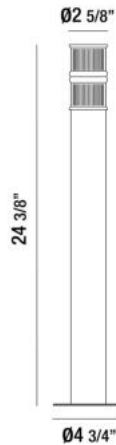

### PRODUCT DETAILS

No.	:	35897-019
Product Color	:	BLACK
Shade / Accent Colour	:	CRYSTAL GLASS
Width	:	4.75"
Height	:	24.375"
Weight	:	2.9lbs

### LIGHT SOURCE DETAILS

Light Source Type	:	INTEGRATED LED
Input Voltage	:	12V
Bulb Voltage	:	12V
Socket Type	:	LED
Total Wattage	:	4W
Total Lumen	:	210lm
Kelvin	:	3000K
CRI	:	80

### TECHNICAL DETAILS

Canopy / Backplate Height	:	24.375"
IP Rating	:	65
Location	:	WET
Approval	:	
Title 24	:	Yes