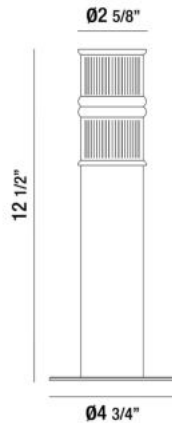

35896, SMALL OUTDOOR LED BOLLARD

PRODUCT DETAILS

No.	:	35896-012
Product Color	:	BLACK
Shade / Accent Colour	:	CRYSTAL GLASS
Width	:	4.75"
Height	:	12.5"
Weight	:	2.5lbs

LIGHT SOURCE DETAILS

Light Source Type	:	INTEGRATED LED
Input Voltage	:	12V
Bulb Voltage	:	12V
Socket Type	:	LED
Total Wattage	:	4W
Total Lumen	:	210lm
Kelvin	:	3000K
CRI	:	80

Options Available

ITEM NO.	FINISH	SHADE
35896-012	BLACK	CRYSTAL GLASS

TECHNICAL DETAILS

Canopy / Backplate Height	:	12.5"
IP Rating	:	65
Location	:	WET
Approval	:	
Title 24	:	Yes

PROJECT INFORMATION

 Job Name: Date: Type: