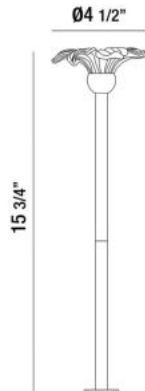

35894, OUTDOOR LED PATH LIGHT

PRODUCT DETAILS

No.	:	35894-018
Product Color	:	BLACK
Shade / Accent Colour	:	CLEAR GLASS
Width	:	4.5"
Height	:	15.75"
Weight	:	0.9lbs

LIGHT SOURCE DETAILS

Light Source Type	:	INTEGRATED LED
Input Voltage	:	12V
Bulb Voltage	:	12V
Socket Type	:	LED
Total Wattage	:	2W
Total Lumen	:	120lm
Kelvin	:	3000K
CRI	:	80

Options Available

ITEM NO.	FINISH	SHADE
35894-018	BLACK	CLEAR GLASS

TECHNICAL DETAILS

Canopy / Backplate Height	:	15.75"
IP Rating	:	65
Location	:	WET
Approval	:	
Title 24	:	Yes

PROJECT INFORMATION

Job Name: Date: Type: