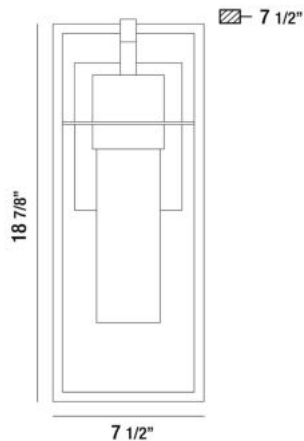

35889, LARGE LED WALLMOUNT

PRODUCT DETAILS

No.	:	35889-014
Product Color	:	BLACK
Shade / Accent Colour	:	CLEAR GLASS
Width	:	7.5"
Height	:	18.875"
Ext	:	7.5"
Weight	:	3.9lbs

LIGHT SOURCE DETAILS

Light Source Type	:	INTEGRATED LED
Input Voltage	:	120V
Bulb Voltage	:	120V
Socket Type	:	LED
Total Wattage	:	11W
Total Lumen	:	660lm
Kelvin	:	3000K
CRI	:	90
Dimmable	:	Yes

Options Available

ITEM NO.	FINISH	SHADE
35889-014	BLACK	CLEAR GLASS

TECHNICAL DETAILS

Canopy / Backplate Length	:	18.875"
Canopy / Backplate Height	:	18.875"
Canopy / Backplate Width	:	7.5"
IP Rating	:	44
Location	:	WET
Approval	:	
Title 24	:	Yes