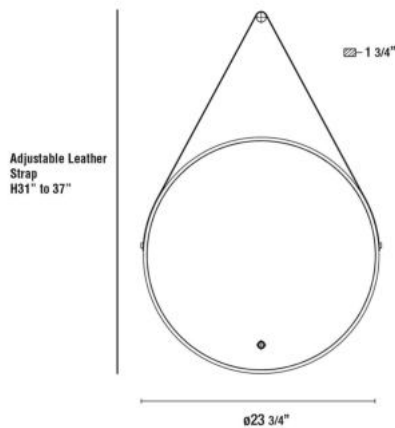

Options Available

ITEM NO.	FINISH	SHADE
35885-016