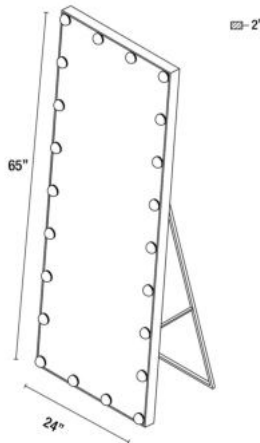

TECHNICAL DETAILS

Location	:	DAMP
Approval	:	

PROJECT INFORMATION

Job Name: Date: Type:

Comments: