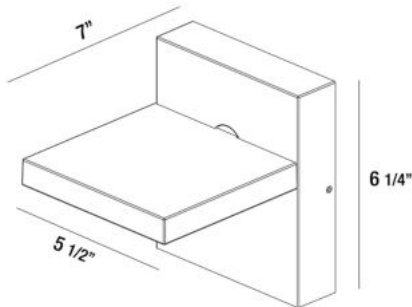

35856, LARGE LED OUTDOOR WALL MOUNT

PRODUCT DETAILS

No.	:	35856-016
Product Color	:	GRAPHITE GREY
Width	:	5.5"
Height	:	6.25"
Ext	:	7"
Weight	:	2.8lbs

LIGHT SOURCE DETAILS

Light Source Type	:	INTEGRATED LED
Input Voltage	:	120V/277VV
Bulb Voltage	:	120V
Socket Type	:	LED
Total Wattage	:	13W
Total Lumen	:	750lm
Kelvin	:	3000K
CRI	:	90

Options Available

ITEM NO.	FINISH	SHADE
35856-016	GRAPHITE GREY	

TECHNICAL DETAILS

Canopy / Backplate Height	:	5.25"
Canopy / Backplate Width	:	4.25"
Driver	:	ROYALUX
IP Rating	:	65
Location	:	WET
Approval	:	
Title 24	:	Yes