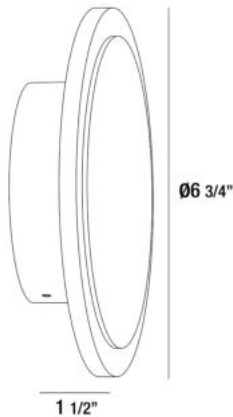

35855, SMALL ROUND LED OUTDOOR SURFACE MOUNT

PRODUCT DETAILS

No.	:	35855-019
Product Color	:	GRAPHITE GREY
Diameter	:	6.75"
Ext	:	1.5"
Weight	:	1.6lbs

LIGHT SOURCE DETAILS

Light Source Type	:	INTEGRATED LED
Input Voltage	:	120V/277VV
Bulb Voltage	:	120V
Socket Type	:	LED
Total Wattage	:	10W
Total Lumen	:	550lm
Kelvin	:	3000K
CRI	:	90

Options Available

ITEM NO.	FINISH	SHADE
35855-019	GRAPHITE GREY	

TECHNICAL DETAILS

Canopy / Backplate Dia.	:	4.75"
Driver	:	ROYALUX
IP Rating	:	65
Location	:	WET
Approval	:	
Title 24	:	Yes

PROJECT INFORMATION