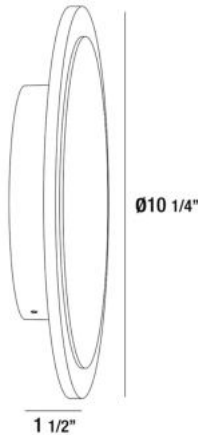

35854, LARGE ROUND LED OUTDOOR SURFACE MOUNT

PRODUCT DETAILS

No.	:	35854-012
Product Color	:	GRAPHITE GREY
Diameter	:	10.25"
Ext	:	1.5"
Weight	:	3.2lbs

LIGHT SOURCE DETAILS

Light Source Type	:	INTEGRATED LED
Input Voltage	:	120V/277VV
Bulb Voltage	:	120V
Socket Type	:	LED
Total Wattage	:	18W
Total Lumen	:	1100lm
Kelvin	:	3000K
CRI	:	90

TECHNICAL DETAILS

Canopy / Backplate Dia.	:	6"
Driver	:	ROYALUX
IP Rating	:	65
Location	:	WET
Approval	:	
Title 24	:	Yes

Options Available

ITEM NO.	FINISH	SHADE
35854-012	GRAPHITE GREY	

PROJECT INFORMATION