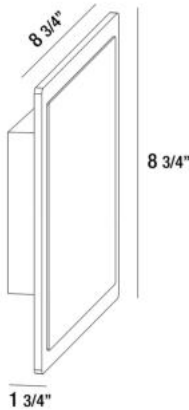

35853, SMALL SQURE OUTDOOR LED SURFACE MOUNT

PRODUCT DETAILS

No.	:	35853-015
Product Color	:	GRAPHITE GREY
Width	:	8.75"
Height	:	8.75"
Ext	:	1.75"
Weight	:	3lbs

LIGHT SOURCE DETAILS

Light Source Type	:	INTEGRATED LED
Input Voltage	:	120V/277VV
Bulb Voltage	:	120V
Socket Type	:	LED
Total Wattage	:	13W
Total Lumen	:	750lm
Kelvin	:	3000K
CRI	:	90

Options Available

ITEM NO.	FINISH	SHADE
35853-015	GRAPHITE GREY	

TECHNICAL DETAILS

Canopy / Backplate Height	:	5"
Canopy / Backplate Width	:	5"
Driver	:	ROYALUX
IP Rating	:	65
Location	:	WET
Approval	:	
Title 24	:	Yes