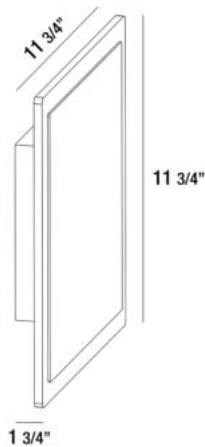

### PRODUCT DETAILS

No.	:	35852-018
Product Color	:	GRAPHITE GREY
Width	:	11.75"
Height	:	11.75"
Ext	:	1.75"
Weight	:	4.8lbs

### TECHNICAL DETAILS

Canopy / Backplate Height	:	6.75"
Canopy / Backplate Width	:	6.75"
Driver	:	ROYALUX
IP Rating	:	65
Location	:	WET
Approval	:	
Title 24	:	Yes