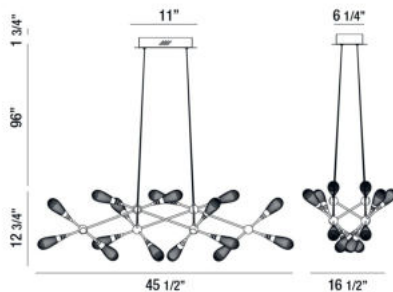

## MANNING, 46" OVAL CHANDELIER

### PRODUCT DETAILS

No.	:	35735-014
Product Color	:	CHROME
Product Material	:	METAL
Shade / Accent Colour	:	CLEAR
Shade / Accent Material	:	SUGAR GLASS
Length	:	45.5"
Width	:	16.25"
Height	:	12.75"
Overall Height	:	110.5"
Weight	:	17.6lbs

### TECHNICAL DETAILS

Hanging Support Type	:	AIRCRAFT CABLE
Hanging Support Length	:	96"
Canopy / Backplate Length	:	11"
Canopy / Backplate Height	:	1.75"
Canopy / Backplate Width	:	6.25"
Location	:	DRY
Approval	:	