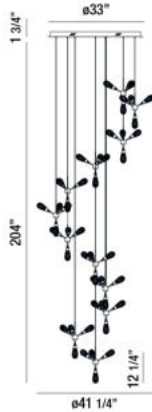

MANNING, 41" ROUND CHANDELIER

PRODUCT DETAILS

No.	:	35734-017
Product Color	:	CHROME
Product Material	:	METAL
Shade / Accent Colour	:	CLEAR
Shade / Accent Material	:	SUGAR GLASS
Diameter	:	41.25"
Height	:	12.25"
Overall Height	:	218"
Weight	:	71.6lbs

LIGHT SOURCE DETAILS

Light Source Type	:	INTEGRATED LED
Input Voltage	:	120V
Bulb Voltage	:	120V
Socket Type	:	LED
Total Wattage	:	139W
Total Lumen	:	6950lm
Kelvin	:	3000K
CRI	:	90+
Dimmable	:	Yes

Options Available

ITEM NO.	FINISH	SHADE
35734-017	CHROME	CLEAR

TECHNICAL DETAILS

Hanging Support Type	:	AIRCRAFT CABLE
Hanging Support Length	:	204"
Canopy / Backplate Height	:	1.75"
Canopy / Backplate Dia.	:	33"
Location	:	DRY
Approval	:	