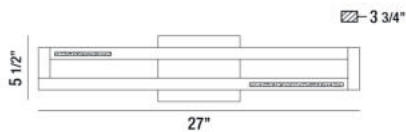

CLINTON, 27" VANITY LIGHT

PRODUCT DETAILS

No.	:	35729-013
Product Color	:	CHROME
Product Material	:	METAL
Shade / Accent Colour	:	CLEAR
Shade / Accent Material	:	CRYSTAL INLAY
Width	:	27"
Height	:	5.5"
Ext	:	3.75"
Weight	:	4.1lbs

LIGHT SOURCE DETAILS

Light Source Type	:	INTEGRATED LED
Input Voltage	:	120V
Bulb Voltage	:	120V
Total Wattage	:	22W
Total Lumen	:	1760lm
Kelvin	:	3000K
CRI	:	90+
Dimmable	:	Yes

Options Available

ITEM NO.	FINISH	SHADE
35729-013	CHROME	CLEAR

TECHNICAL DETAILS

Canopy / Backplate Length	:	1"
Canopy / Backplate Height	:	5.5"
Mounting	:	Up or Down
Location	:	DAMP
Approval	:	

PROJECT INFORMATION

 Job Name: Date: Type:

 Comments: