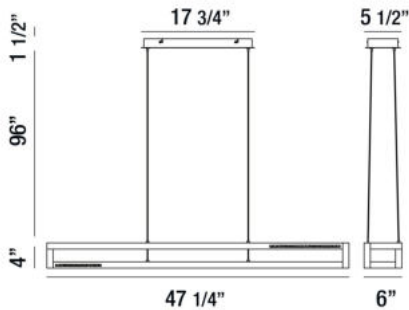

## CLINTON, 47" LINEAR CHANDELIER

### PRODUCT DETAILS

No.	:	35728-016
Product Color	:	CHROME
Product Material	:	METAL
Shade / Accent Colour	:	CLEAR
Shade / Accent Material	:	CRYSTAL
Length	:	47.25"
Width	:	6"
Height	:	4"
Overall Height	:	101.5"
Weight	:	9.7lbs

### TECHNICAL DETAILS

Hanging Support Type	:	AIRCRAFT CABLE
Hanging Support Length	:	96"
Canopy / Backplate Length	:	17.75"
Canopy / Backplate Height	:	1.5"
Canopy / Backplate Width	:	5.5"
Location	:	DRY
Approval	:	