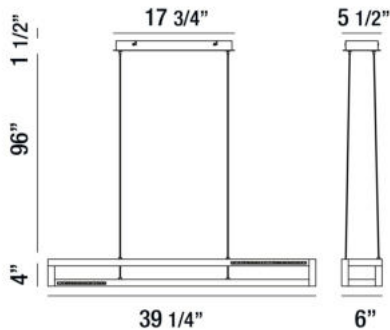

CLINTON, 39" LINEAR CHANDELIER

PRODUCT DETAILS

No.	:	35727-019
Product Color	:	CHROME
Product Material	:	METAL
Shade / Accent Colour	:	CLEAR
Shade / Accent Material	:	CRYSTAL
Length	:	39.25"
Width	:	6"
Height	:	4"
Overall Height	:	101.5"
Weight	:	9.1lbs

ITEM NO.	FINISH	SHADE
35727-019	CHROME	CLEAR

TECHNICAL DETAILS

Hanging Support Type	:	AIRCRAFT CABLE
Hanging Support Length	:	96"
Canopy / Backplate Length	:	17.75"
Canopy / Backplate Height	:	1.5"
Canopy / Backplate Width	:	5.5"
Location	:	DRY
Approval	:	