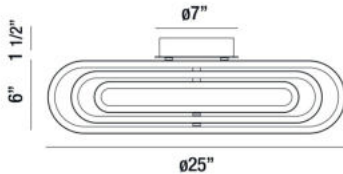

TURNBERRY, 25" CEILING MOUNT

PRODUCT DETAILS

No.	:	35726-012
Product Color	:	CHROME
Product Material	:	METAL
Shade / Accent Colour	:	OPAL WHITE
Shade / Accent Material	:	ACRYLIC
Length	:	25"
Width	:	25"
Height	:	6"
Weight	:	5lbs

LIGHT SOURCE DETAILS

Light Source Type	:	INTEGRATED LED
Input Voltage	:	120V
Bulb Voltage	:	120V
Total Wattage	:	49W
Total Lumen	:	2940lm
Kelvin	:	3000K
CRI	:	90+
Dimmable	:	Yes

Options Available

ITEM NO.	FINISH	SHADE
35726-012	CHROME	OPAL WHITE

TECHNICAL DETAILS

Canopy / Backplate Height	:	1.5"
Canopy / Backplate Dia.	:	7"
Location	:	DRY
Approval	:	

PROJECT INFORMATION

Job Name: Date: Type:

Comments: