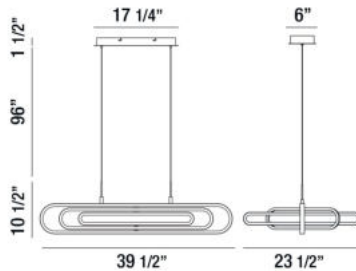

TURNBERRY, 40" RECTANGULAR CHANDELIER

PRODUCT DETAILS

| | | |
|-------------------------|---|------------|
| No. | : | 35725-015 |
| Product Color | : | CHROME |
| Product Material | : | METAL |
| Shade / Accent Colour | : | OPAL WHITE |
| Shade / Accent Material | : | ACRYLIC |
| Length | : | 39.5" |
| Width | : | 23.5" |
| Height | : | 10.5" |
| Overall Height | : | 108" |
| Weight | : | 6.6lbs |

Options Available

| ITEM NO. | FINISH | SHADE |
|-----------|--------|------------|
| 35725-015 | CHROME | OPAL WHITE |

TECHNICAL DETAILS

| | | |
|---------------------------|---|---|
| Hanging Support Type | : | WIRE |
| Hanging Support Length | : | 96" |
| Canopy / Backplate Length | : | 17.25" |
| Canopy / Backplate Height | : | 1.5" |
| Canopy / Backplate Width | : | 6" |
| Location | : | DRY |
| Approval | : |  |