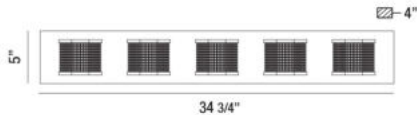

BELGROUE, 35" VANITY LIGHT

PRODUCT DETAILS

No.	:	35721-017
Product Color	:	CHROME
Product Material	:	METAL
Shade / Accent Colour	:	CLEAR
Shade / Accent Material	:	GLASS
Width	:	34.75"
Height	:	5"
Ext	:	4"
Weight	:	8.5lbs

LIGHT SOURCE DETAILS

Light Source Type	:	INTEGRATED LED
Input Voltage	:	120V
Bulb Voltage	:	120V
Total Wattage	:	35W
Total Lumen	:	2850lm
Kelvin	:	3000K
CRI	:	90+
Dimmable	:	Yes

Options Available

ITEM NO.	FINISH	SHADE
35721-017	CHROME	CLEAR

TECHNICAL DETAILS

Canopy / Backplate Length	:	33.5"
Canopy / Backplate Height	:	1.25"
Canopy / Backplate Width	:	4.5"
Location	:	DAMP
Approval	:	

PROJECT INFORMATION

Job Name: Date: Type:

Comments: