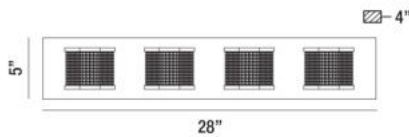

BELGROUE, 28" VANITY LIGHT

PRODUCT DETAILS

No.	:	35720-010
Product Color	:	CHROME
Product Material	:	METAL
Shade / Accent Colour	:	CLEAR
Shade / Accent Material	:	GLASS
Width	:	28"
Height	:	5"
Ext	:	4"
Weight	:	6.8lbs

LIGHT SOURCE DETAILS

Light Source Type	:	INTEGRATED LED
Input Voltage	:	120V
Bulb Voltage	:	120V
Total Wattage	:	28W
Total Lumen	:	2250lm
Kelvin	:	3000K
CRI	:	90+
Dimmable	:	Yes

Options Available

ITEM NO.	FINISH	SHADE
35720-010	CHROME	CLEAR

TECHNICAL DETAILS

Canopy / Backplate Length	:	26.75"
Canopy / Backplate Height	:	1.25"
Canopy / Backplate Width	:	4.5"
Location	:	DAMP
Approval	:	

PROJECT INFORMATION

Job Name: Date: Type:

Comments: