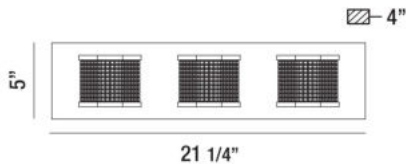

BELGROUE, 21" VANITY LIGHT

PRODUCT DETAILS

| | | |
|-------------------------|---|-----------|
| No. | : | 35719-014 |
| Product Color | : | CHROME |
| Product Material | : | METAL |
| Shade / Accent Colour | : | CLEAR |
| Shade / Accent Material | : | GLASS |
| Width | : | 21.25" |
| Height | : | 5" |
| Ext | : | 4" |
| Weight | : | 5.1lbs |

Options Available

| ITEM NO. | FINISH | SHADE |
|-----------|--------|-------|
| 35719-014 | CHROME | CLEAR |

TECHNICAL DETAILS

| | | |
|---------------------------|---|---|
| Canopy / Backplate Length | : | 20" |
| Canopy / Backplate Height | : | 1.25" |
| Canopy / Backplate Width | : | 4.5" |
| Location | : | DAMP |
| Approval | : |  |