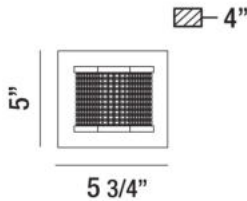

BELGROUE, WALL MOUNT

PRODUCT DETAILS

No.	:	35718-017
Product Color	:	CHROME
Product Material	:	METAL
Shade / Accent Colour	:	CLEAR
Shade / Accent Material	:	GLASS
Width	:	5.75"
Height	:	5"
Ext	:	4"
Weight	:	1.7lbs

LIGHT SOURCE DETAILS

Light Source Type	:	INTEGRATED LED
Input Voltage	:	120V
Bulb Voltage	:	120V
Total Wattage	:	7W
Total Lumen	:	570lm
Kelvin	:	3000K
CRI	:	90+
Dimmable	:	Yes

Options Available

ITEM NO.	FINISH	SHADE
35718-017	CHROME	CLEAR

TECHNICAL DETAILS

Canopy / Backplate Length	:	4.5"
Canopy / Backplate Height	:	1.25"
Canopy / Backplate Width	:	4.5"
Location	:	DAMP
Approval	:	

PROJECT INFORMATION

 Job Name: Date: Type:

 Comments: