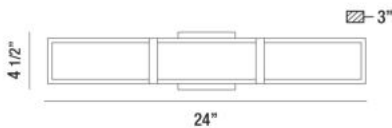

GERRARD, WALL MOUNT

PRODUCT DETAILS

No.	:	35712-015
Product Color	:	CHROME
Product Material	:	METAL
Shade / Accent Colour	:	OPAL WHITE
Shade / Accent Material	:	ACRYLIC
Width	:	24"
Height	:	4.5"
Ext	:	3"
Weight	:	4.4lbs

LIGHT SOURCE DETAILS

Light Source Type	:	INTEGRATED LED
Input Voltage	:	120V
Bulb Voltage	:	120V
Total Wattage	:	28W
Total Lumen	:	2240lm
Kelvin	:	3000K
CRI	:	90+
Dimmable	:	Yes

Options Available

ITEM NO.	FINISH	SHADE
35712-015	CHROME	OPAL WHITE

TECHNICAL DETAILS

Canopy / Backplate Length	:	4.5"
Canopy / Backplate Height	:	0.75"
Canopy / Backplate Width	:	4.5"
Mounting	:	Up or Down
Location	:	DAMP
Approval	:	

PROJECT INFORMATION

 Job Name: Date: Type: