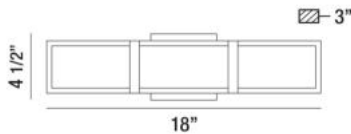

GERRARD, WALL MOUNT

PRODUCT DETAILS

No.	:	35711-018
Product Color	:	CHROME
Product Material	:	METAL
Shade / Accent Colour	:	OPAL WHITE
Shade / Accent Material	:	ACRYLIC
Width	:	18"
Height	:	4.5"
Ext	:	3"
Weight	:	3.4lbs

LIGHT SOURCE DETAILS

Light Source Type	:	INTEGRATED LED
Input Voltage	:	120V
Bulb Voltage	:	120V
Total Wattage	:	20W
Total Lumen	:	1600lm
Kelvin	:	3000K
CRI	:	90+
Dimmable	:	Yes

Options Available

ITEM NO.	FINISH	SHADE
35711-018	CHROME	OPAL WHITE

TECHNICAL DETAILS

Canopy / Backplate Length	:	4.5"
Canopy / Backplate Height	:	0.75"
Canopy / Backplate Width	:	4.5"
Mounting	:	Up or Down
Location	:	DAMP
Approval	:	

PROJECT INFORMATION

 Job Name: Date: Type: