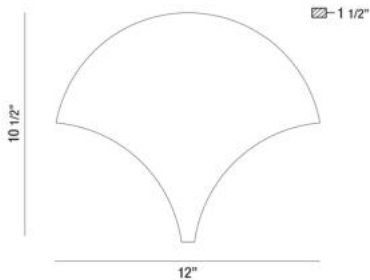

CARLAW, WALL MOUNT

Options Available

ITEM NO.	FINISH	SHADE
35708-018	WHITE	WHITE
35708-025	BLACK	WHITE
35708-032	GOLD	WHITE
35708-049	CHAMPAGNE	WHITE
35708-051	ALUMINUM	WHITE

PRODUCT DETAILS

No.	:	35708-049
Product Color	:	CHAMPAGNE
Product Material	:	METAL
Shade / Accent Colour	:	WHITE
Shade / Accent Material	:	ACRYLIC
Width	:	12"
Height	:	10.5"
Ext	:	1.5"
Weight	:	2.9lbs

LIGHT SOURCE DETAILS

Light Source Type	:	INTEGRATED LED
Input Voltage	:	120V
Bulb Voltage	:	120V
Total Wattage	:	10W
Total Lumen	:	850lm
Kelvin	:	3000K
CRI	:	90+
Dimmable	:	Yes

TECHNICAL DETAILS

Canopy / Backplate Length	:	12"
Canopy / Backplate Width	:	10.44"
Mounting	:	Up or Down
Location	:	DRY
Approval	:	