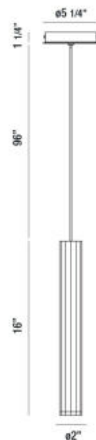

BALDWIN, 2" ROUND PENDANT

Options Available

ITEM NO.	FINISH	SHADE
35704-010	WHITE	WHITE
35704-027	BLACK	BLACK
35704-034	CHAMPAGNE	CHAMPAGNE
35704-041	GOLD	GOLD
35704-055	ALUMINUM	ALUMINUM

PRODUCT DETAILS

No.	:	35704-041
Product Color	:	GOLD
Product Material	:	METAL
Shade / Accent Colour	:	GOLD
Shade / Accent Material	:	ANODIZED ALUMINUM
Diameter	:	2"
Height	:	16"
Overall Height	:	113.25"
Weight	:	1.6lbs

LIGHT SOURCE DETAILS

Light Source Type	:	INTEGRATED LED
Input Voltage	:	120V
Bulb Voltage	:	120V
Socket Type	:	LED
Total Wattage	:	4.3W
Total Lumen	:	255lm
Kelvin	:	3000K
CRI	:	90+
Dimmable	:	No

TECHNICAL DETAILS

Hanging Support Type	:	WIRE
Hanging Support Length	:	96"
Canopy / Backplate Height	:	1.25"
Canopy / Backplate Dia.	:	5.25"
Location	:	DRY
Approval	:	
Title 24	:	Yes

PROJECT INFORMATION

Job Name: Date: Type: