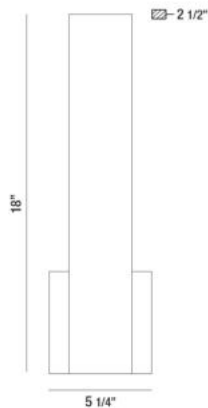

ANNETTE, WALL MOUNT

Options Available

ITEM NO.	FINISH	SHADE
35703-013	WHITE	WHITE
35703-020	BLACK	WHITE
35703-037	CHAMPAGNE	WHITE
35703-044	GOLD	WHITE
35703-051	ALUMINUM	WHITE

PRODUCT DETAILS

No.	:	35703-044
Product Color	:	GOLD
Product Material	:	METAL
Shade / Accent Colour	:	WHITE
Shade / Accent Material	:	ACRYLIC
Width	:	5.25"
Height	:	18"
Ext	:	2.5"
Weight	:	2lbs

LIGHT SOURCE DETAILS

Light Source Type	:	INTEGRATED LED
Input Voltage	:	120V
Bulb Voltage	:	120V
Total Wattage	:	18W
Total Lumen	:	1320lm
Kelvin	:	3000K
CRI	:	90+
Dimmable	:	Yes

TECHNICAL DETAILS

Canopy / Backplate Length	:	5.25"
Canopy / Backplate Height	:	0.25"
Canopy / Backplate Width	:	5.25"
Mounting	:	Up
Location	:	DRY
Approval	:	