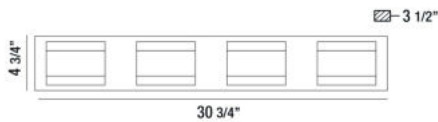

NELSON, 31" VANITY LIGHT

PRODUCT DETAILS

No.	:	35699-019
Product Color	:	CHROME
Product Material	:	METAL
Shade / Accent Colour	:	CLEAR
Shade / Accent Material	:	PRESSED GLASS
Width	:	30.75"
Height	:	4.75"
Ext	:	3.5"
Weight	:	10.3lbs

LIGHT SOURCE DETAILS

Light Source Type	:	INTEGRATED LED
Input Voltage	:	120V
Bulb Voltage	:	120V
Total Wattage	:	38W
Total Lumen	:	3040lm
Kelvin	:	3000K
CRI	:	90
Dimmable	:	Yes

Options Available

ITEM NO.	FINISH	SHADE
35699-019	CHROME	CLEAR

TECHNICAL DETAILS

Canopy / Backplate Length	:	30.75"
Canopy / Backplate Height	:	1.5"
Canopy / Backplate Width	:	4.75"
Location	:	DAMP
Approval	:	

PROJECT INFORMATION

 Job Name: Date: Type:

 Comments: