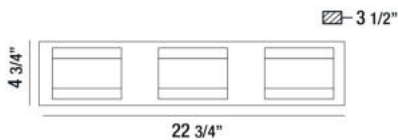

### PRODUCT DETAILS

No.	:	35698-012
Product Color	:	CHROME
Product Material	:	METAL
Shade / Accent Colour	:	CLEAR
Shade / Accent Material	:	PRESSED GLASS
Width	:	22.75"
Height	:	4.75"
Ext	:	3.5"
Weight	:	7.7lbs

### TECHNICAL DETAILS

Canopy / Backplate Length	:	22.75"
Canopy / Backplate Height	:	1.5"
Canopy / Backplate Width	:	4.75"
Location	:	DAMP
Approval	:	