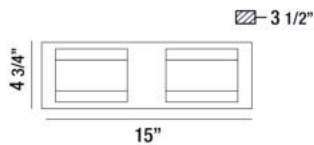

NELSON, 15" VANITY LIGHT

PRODUCT DETAILS

No.	:	35697-015
Product Color	:	CHROME
Product Material	:	METAL
Shade / Accent Colour	:	CLEAR
Shade / Accent Material	:	PRESSED GLASS
Width	:	15"
Height	:	4.75"
Ext	:	3.5"
Weight	:	5.1lbs

LIGHT SOURCE DETAILS

Light Source Type	:	INTEGRATED LED
Input Voltage	:	120V
Bulb Voltage	:	120V
Total Wattage	:	20W
Total Lumen	:	1600lm
Kelvin	:	3000K
CRI	:	90
Dimmable	:	Yes

Options Available

ITEM NO.	FINISH	SHADE
35697-015	CHROME	CLEAR

TECHNICAL DETAILS

Canopy / Backplate Length	:	15"
Canopy / Backplate Height	:	1.5"
Canopy / Backplate Width	:	4.75"
Location	:	DAMP
Approval	:	

PROJECT INFORMATION

Job Name: Date: Type:

Comments: